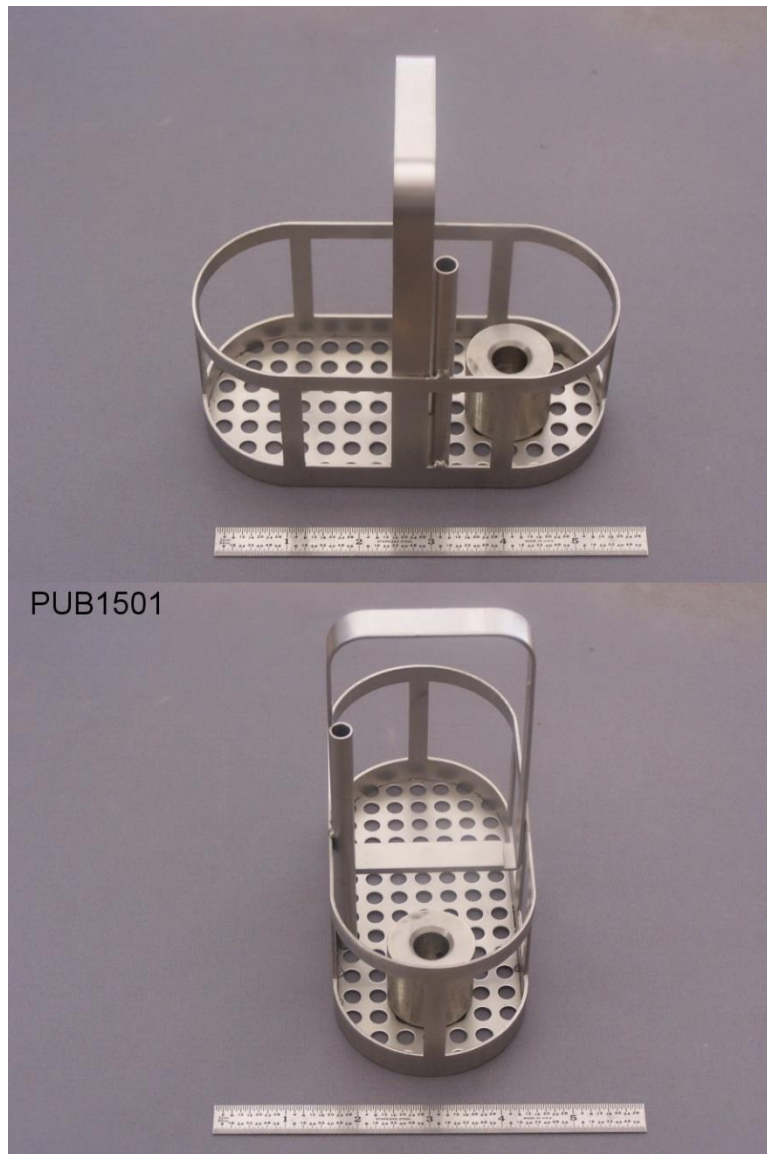

Small Basket Part Number PUB1501

The **Small Basket** holds a **Sentry** and a test container up to 2.6" (66mm) in diameter. The entire assembly is inserted in a pasteurizer to run a test.